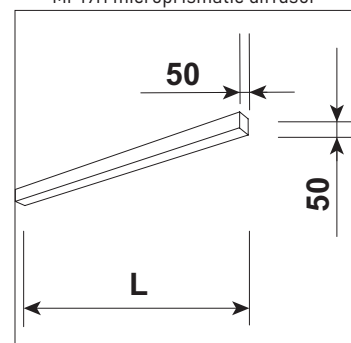

Basic dimensions