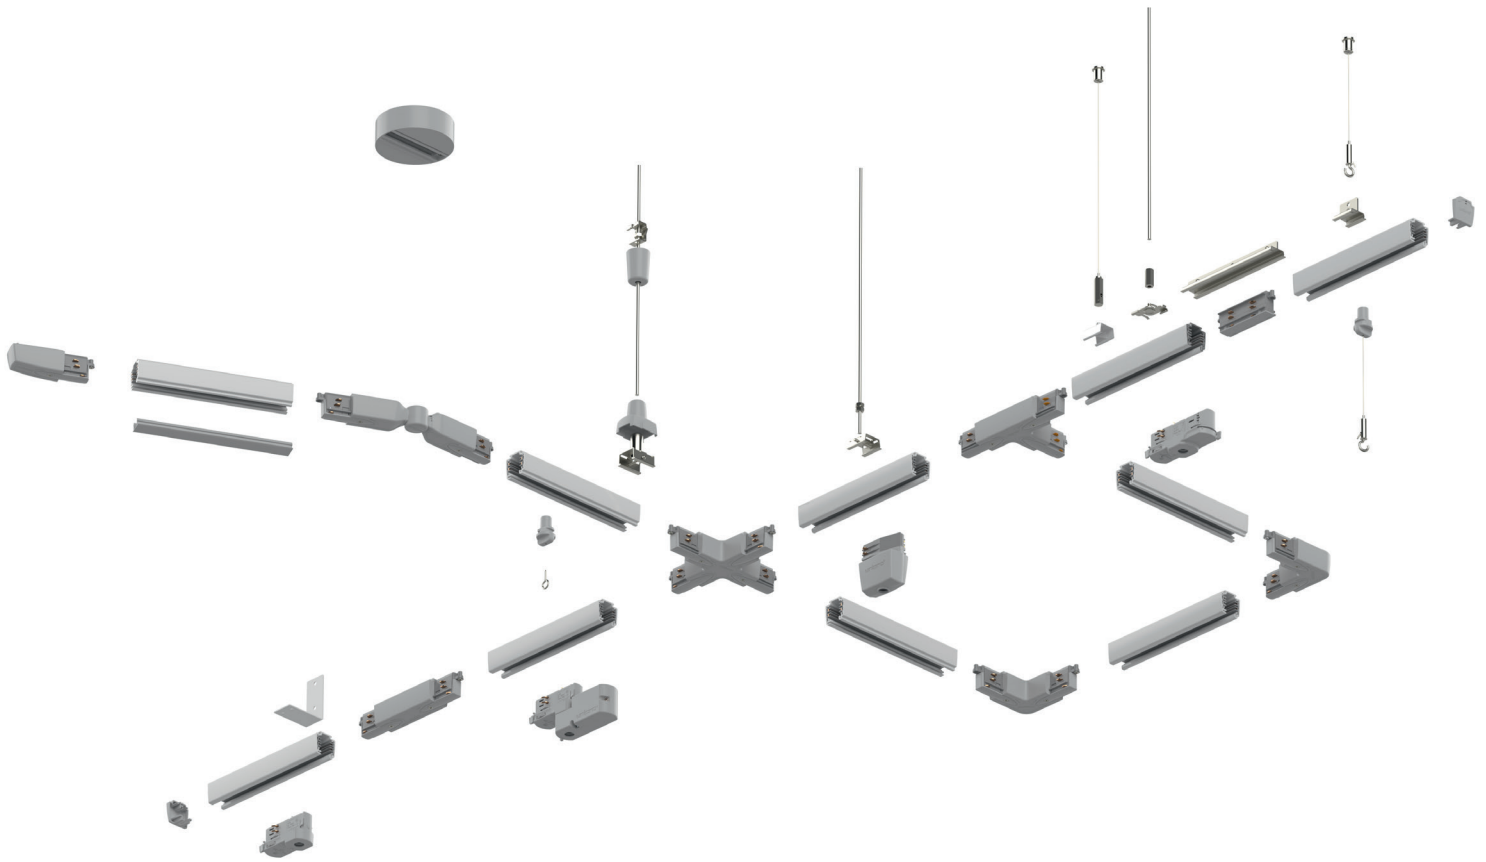

XC daylight&occ sensor

OP opal diffusor

MP19H microprismatic diffusor

MCS wireless daylight&occ sensor

XCS wireless switch

Basic dimensions

230V TRACK SYSTEMS

DALI or 3-phase track systems are an essential addition to our track mounted luminaires. Lighting track system is great and popular choice for offices, shopping centers, shops, museums, gyms, restaurants and even private homes - only your imagination is the limit. It is the most flexible solution for situations where the customer needs to increase or decrease the lighting space or re-arrange the lighting in general. High quality, modern design and smooth installation of our 3 phase or DALI track assures flexibility in designing even the most advanced lighting systems. Our 230V track system includes surface and recessed 3-phase and DALI lighting tracks in different lengths and wide range of mounting accessories. Universal and modular design is easy to expand and adapt to any project's requirements. L-corners are adjustable and reversible with changeable earthing for fast and easy installation. In fire-safety situations halogen-free lighting track parts will not release any flammable gases harmful for health.

Jointing unit JU3

Middle connection unit MCU3

Connection unit CU3

End cap EC3

X-piece XA3

T-piece TA3

L-piece LC3

Adjustable corner ALC3