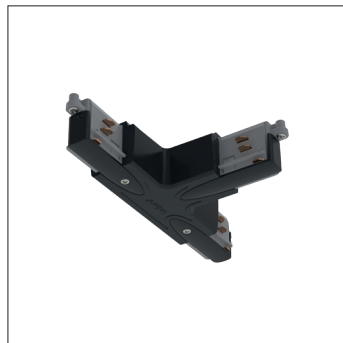

Lighting direction

PDF datasheet:

PROLINE 50 TRACK

Mounting:	Track mounted
Body material:	Aluminium profile
Colour:	Standard black RAL 9005S, other RAL colours on request
Lumen output:	Standard up to 5500 lm, any other on request
LED module:	Signify (Philips), Tridonic or equivalent SMD LED modules
Colour temperature:	3000/4000K other on request
Colour Rendering:	CRI>80 in standard, other on request
Driver:	EVG on-off/DALI/MC (MasterConnect)/Casambi, other on request
Wireless control:	Philips MasterConnect / Casambi, other on request
Daylight/Occupancy sensor:	Built-in XC sensor or Wireless MCS sensor
Emergency unit:	N/A
Operating temperature range:	0°C ... +35°C
IP Class:	IP20 in standard
Power:	220-240V 50/60Hz
Lighting direction:	Direct lighting
Light distribution:	Symmetric
Optics:	N/A
Diffusor:	OP white acrylic, MP19H microprismatic UGR<19
Beam angle:	All types available in our LDT file database
Warranty:	5 Years standard warranty

Jointing unit JU3

Middle connection unit MCU3

Connection unit CU3

End cap EC3

X-piece XA3

T-piece TA3

L-piece LC3

Adjustable corner ALC3

Ceiling bracket CB3

Pendant bracket PB

Pendant coupler PC

Wire suspension set WS